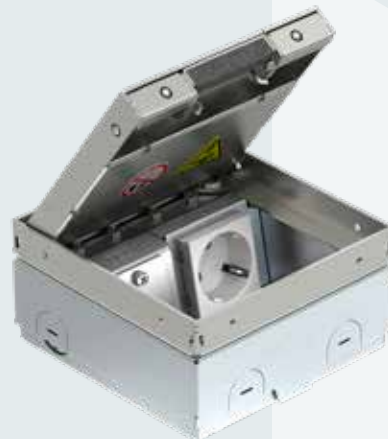

Pre-equipped with:

1 Modul 45® socket

1 data technology blanking plate

Data technology plate for optional installation of a data technology module. Optionally, a mounting support to accept up to 2 Modul 45® installation devices is available.