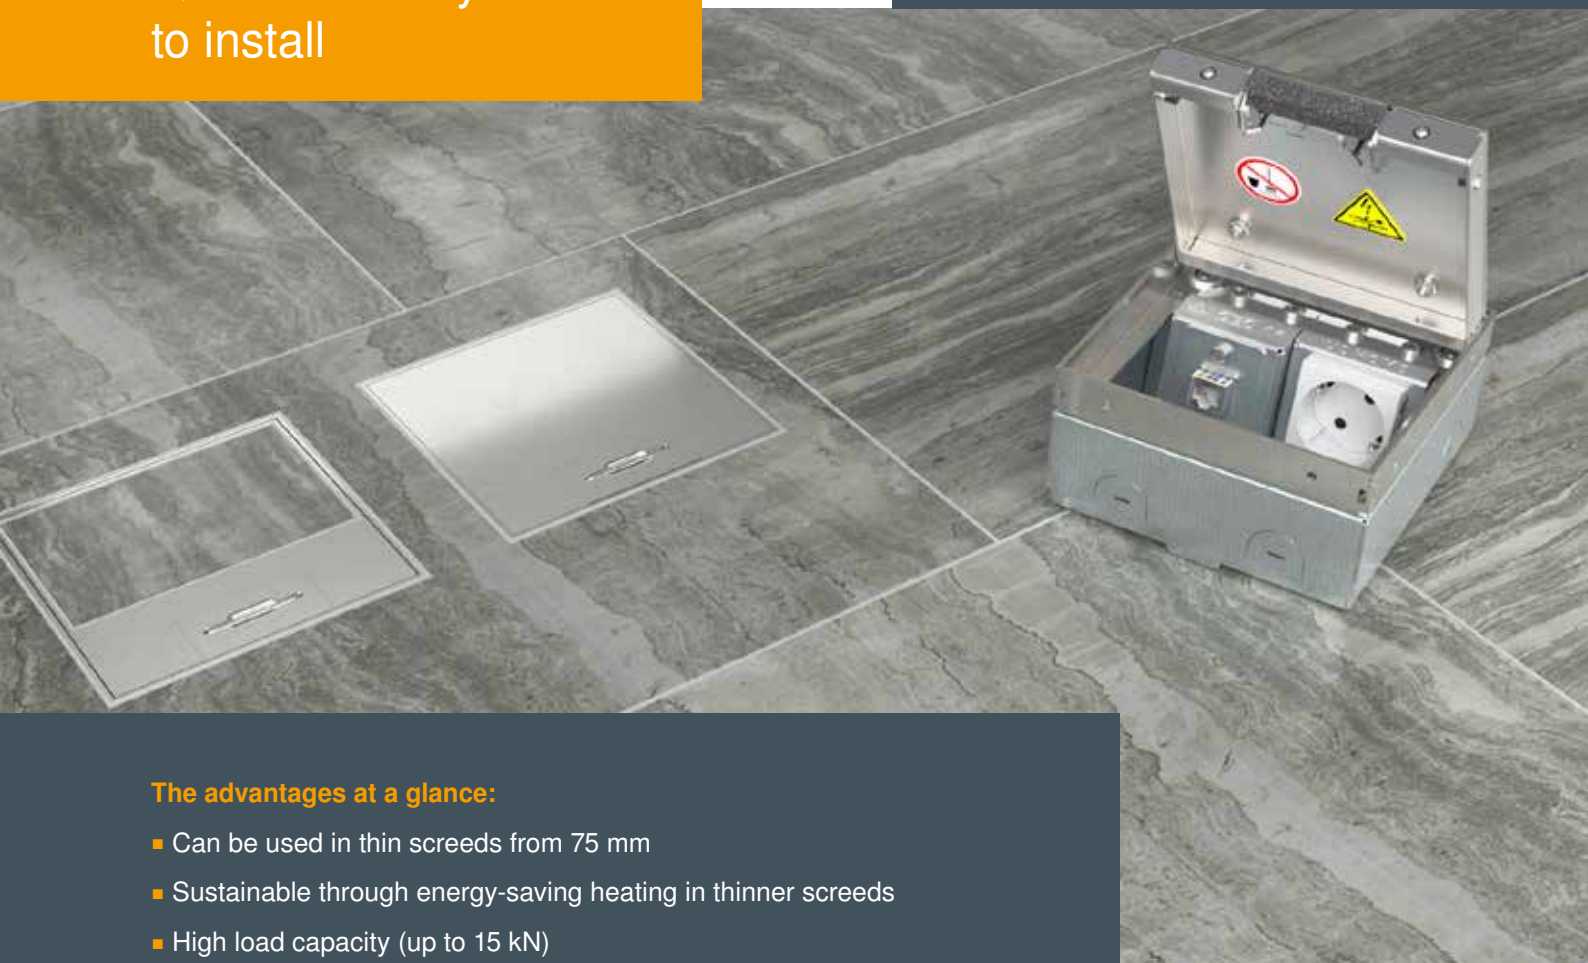

Design freedom

The new
UDHOME-ONE
floor socket

The UDHOME-ONE floor socket

For use in thin screeds

The smallest and most sustainable member of the product family – even flatter and thus more energy-efficient due to the increased heating dynamics.

Quick and easy to install

The advantages at a glance:

- Can be used in thin screeds from 75 mm
- Sustainable through energy-saving heating in thinner screeds
- High load capacity (up to 15 kN)
- Flexible equipment
- Cover can still be closed even when plugs are inserted
- VDE-certified
- Height-adjustment range of up to +30 mm

UDHOME-ONE floor socket

140 x 140

1 Modul 45® device

1 data technology module

Space-saving floor installation

The floor sockets are mounted directly on the raw floor (RFB), connected with flexible installation pipes and then worked flush into the screed. Thanks to the height-adjustment mechanism, the UDHOME-ONE can also be installed in floors of up to 105 mm high.

Device installation

The UDHOME-ONE floor socket is preconfigured with VDE installation devices. A variant with an empty mounting support is also available.

Various data technology plates are available for the mounting of the data technology modules.